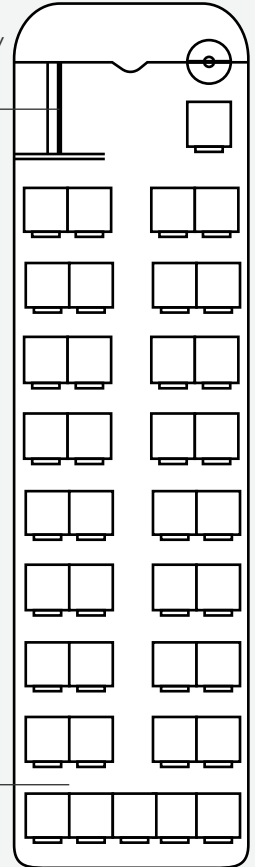

## Seating Plan

## 35 Seater Coach

*Our premium 35-seater coaches are ideal for medium to large groups, providing comfort for short and long journeys.*

- Free Wi-Fi
- USB ports
- Reclining seats
- Fitted seatbelts
- Individual ventilation and light controls
- Foot rests
- Curtains
- Tinted panoramic windows
- TV & PA system
- Large luggage hold
- Overhead luggage space

## Seating Plan

Lowered step entry

Wide aisle space and optimal legroom